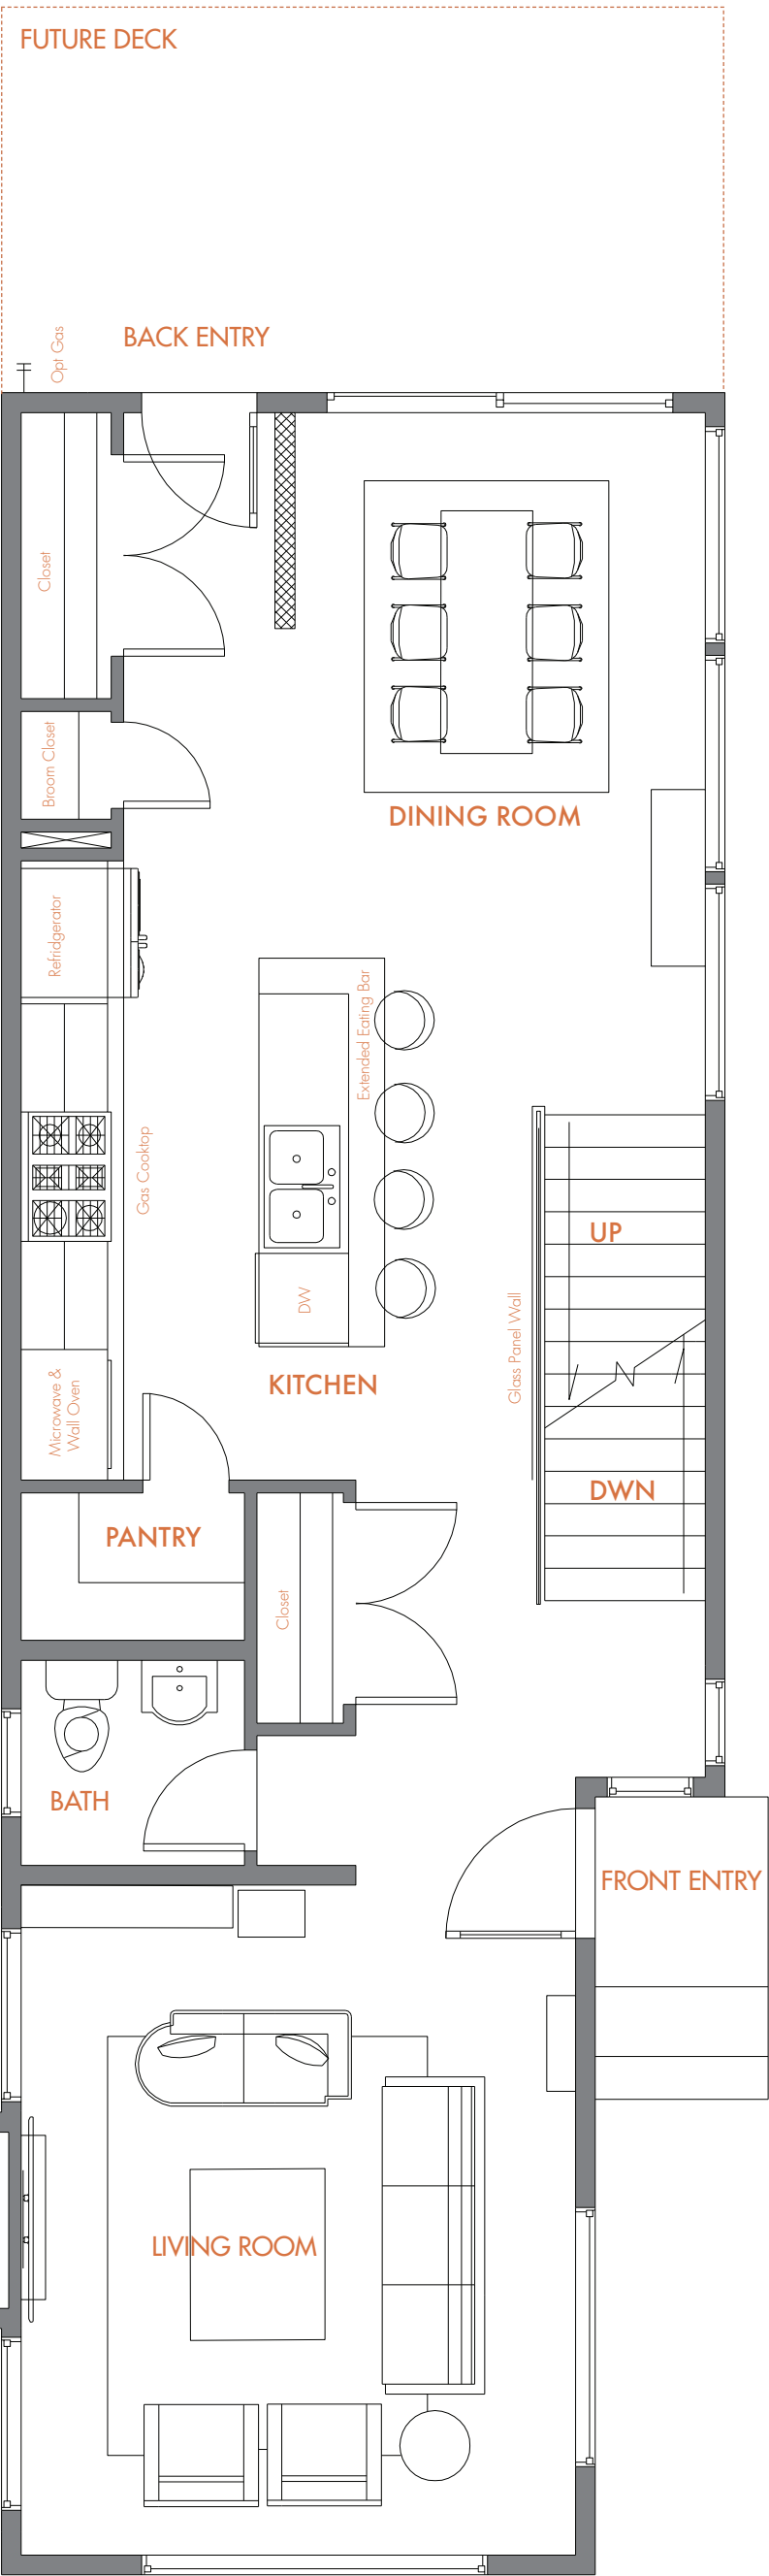

DAWSON

level one

1700 SQ. FT
3 BED
3 BATH

level two