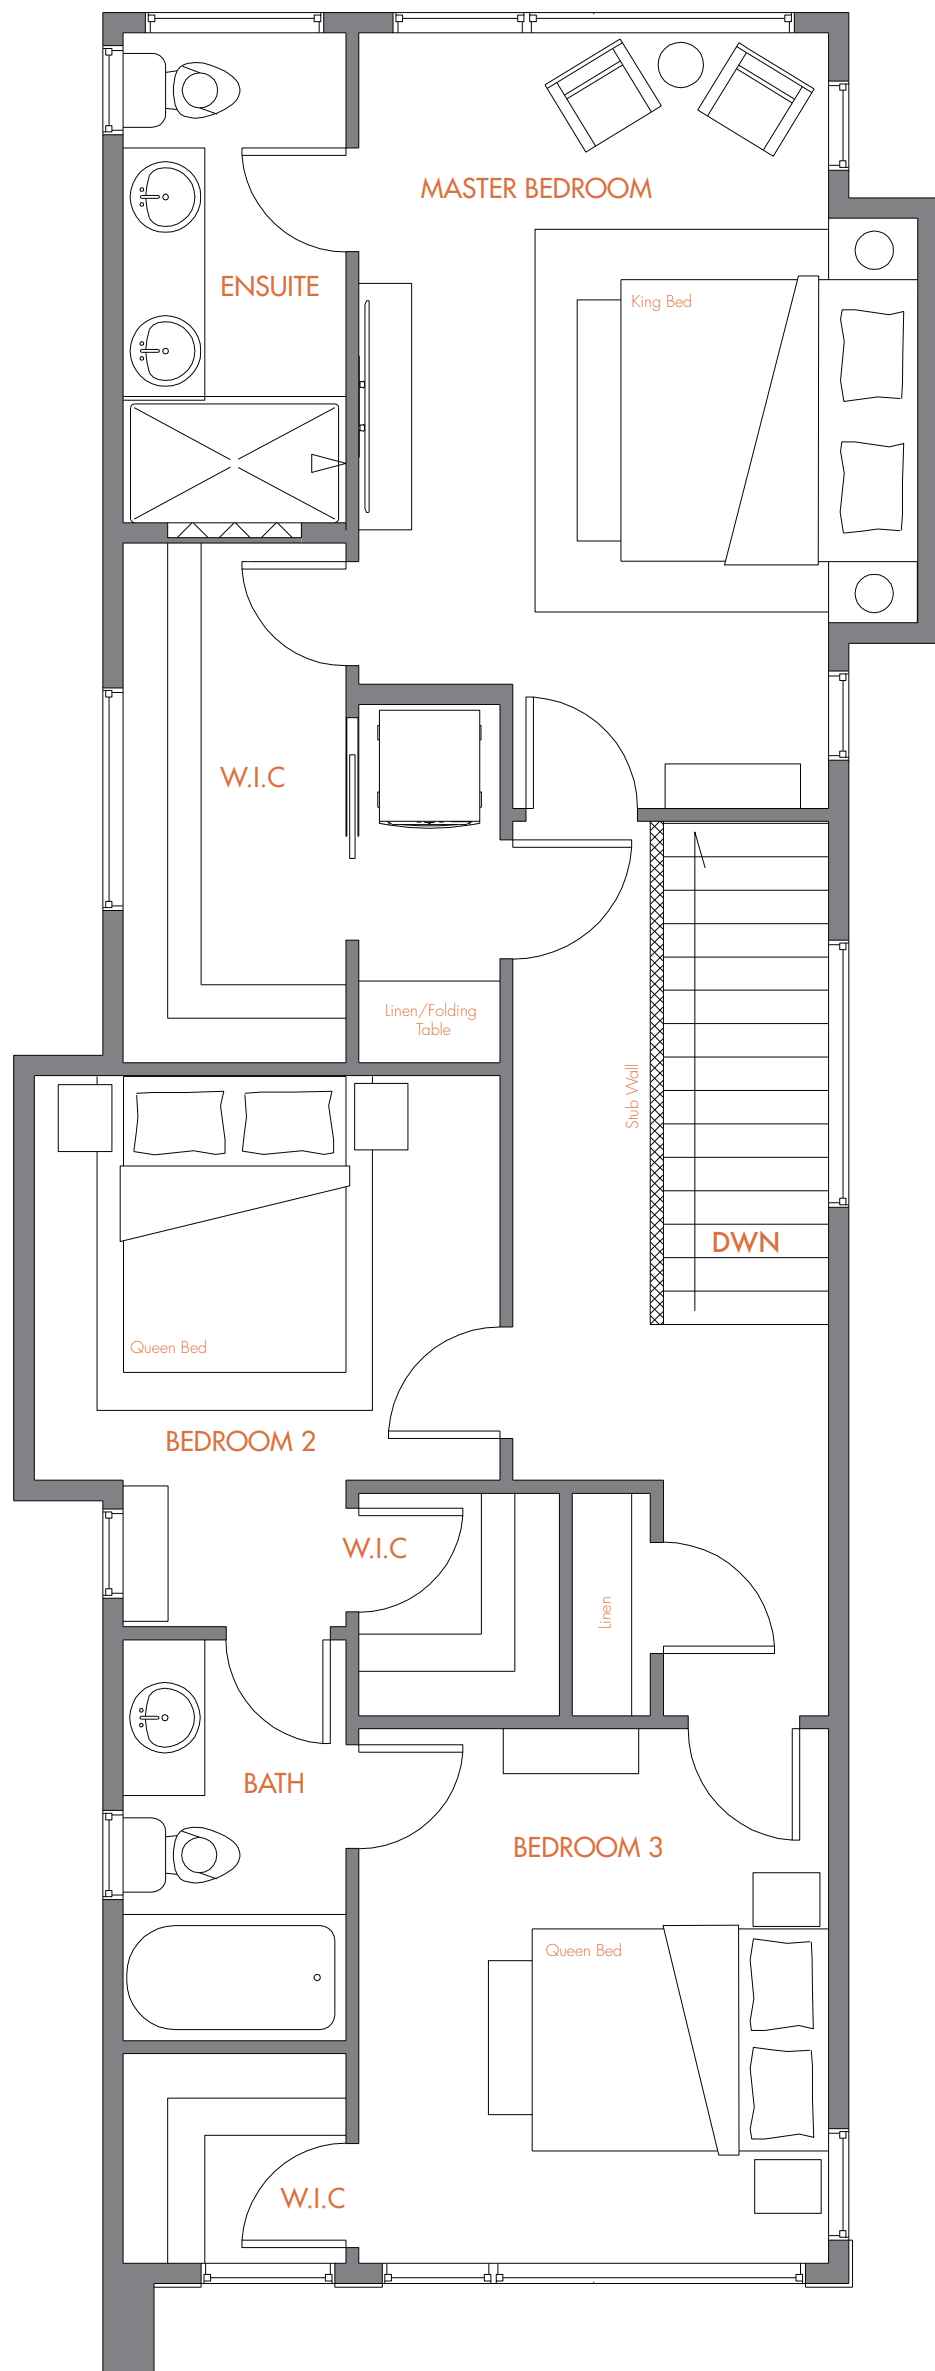

DAWSON

level one

1700 SQ. FT
3 BED
3 BATH

level two